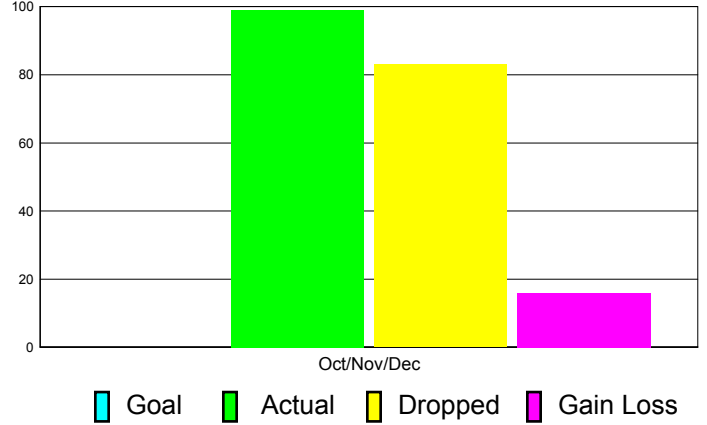

Membership Results 2011-2012

Goal, New, Dropped, Gain/Loss